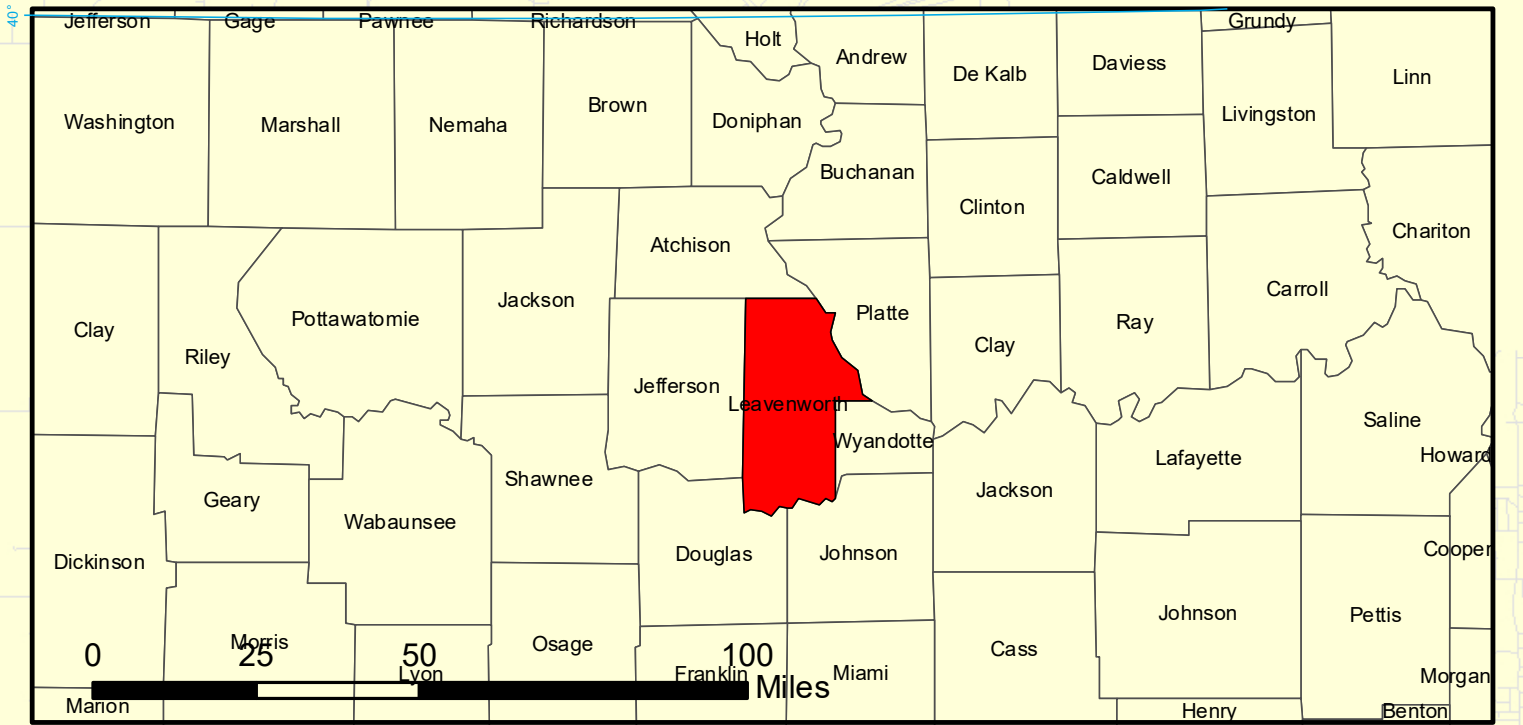

LEAVENWORTH COUNTY KANSAS 2025

Building Footprint in Leavenworth County

Legend

Building Footprints

Legend

- City Centerlines
- City Limits
- County Boundary
- Sections
- GRAVEL
- HARD SURFACE
- MINIMUM
- PRIVATE
- State Maintained

Projection: NAD 1983 State Plane Kansas 1501 (US Feet)
 Disclaimer: Map is projected in real-world coordinates.
 However, it is not intended for legal purposes.
 Measurement accuracy is not guaranteed.