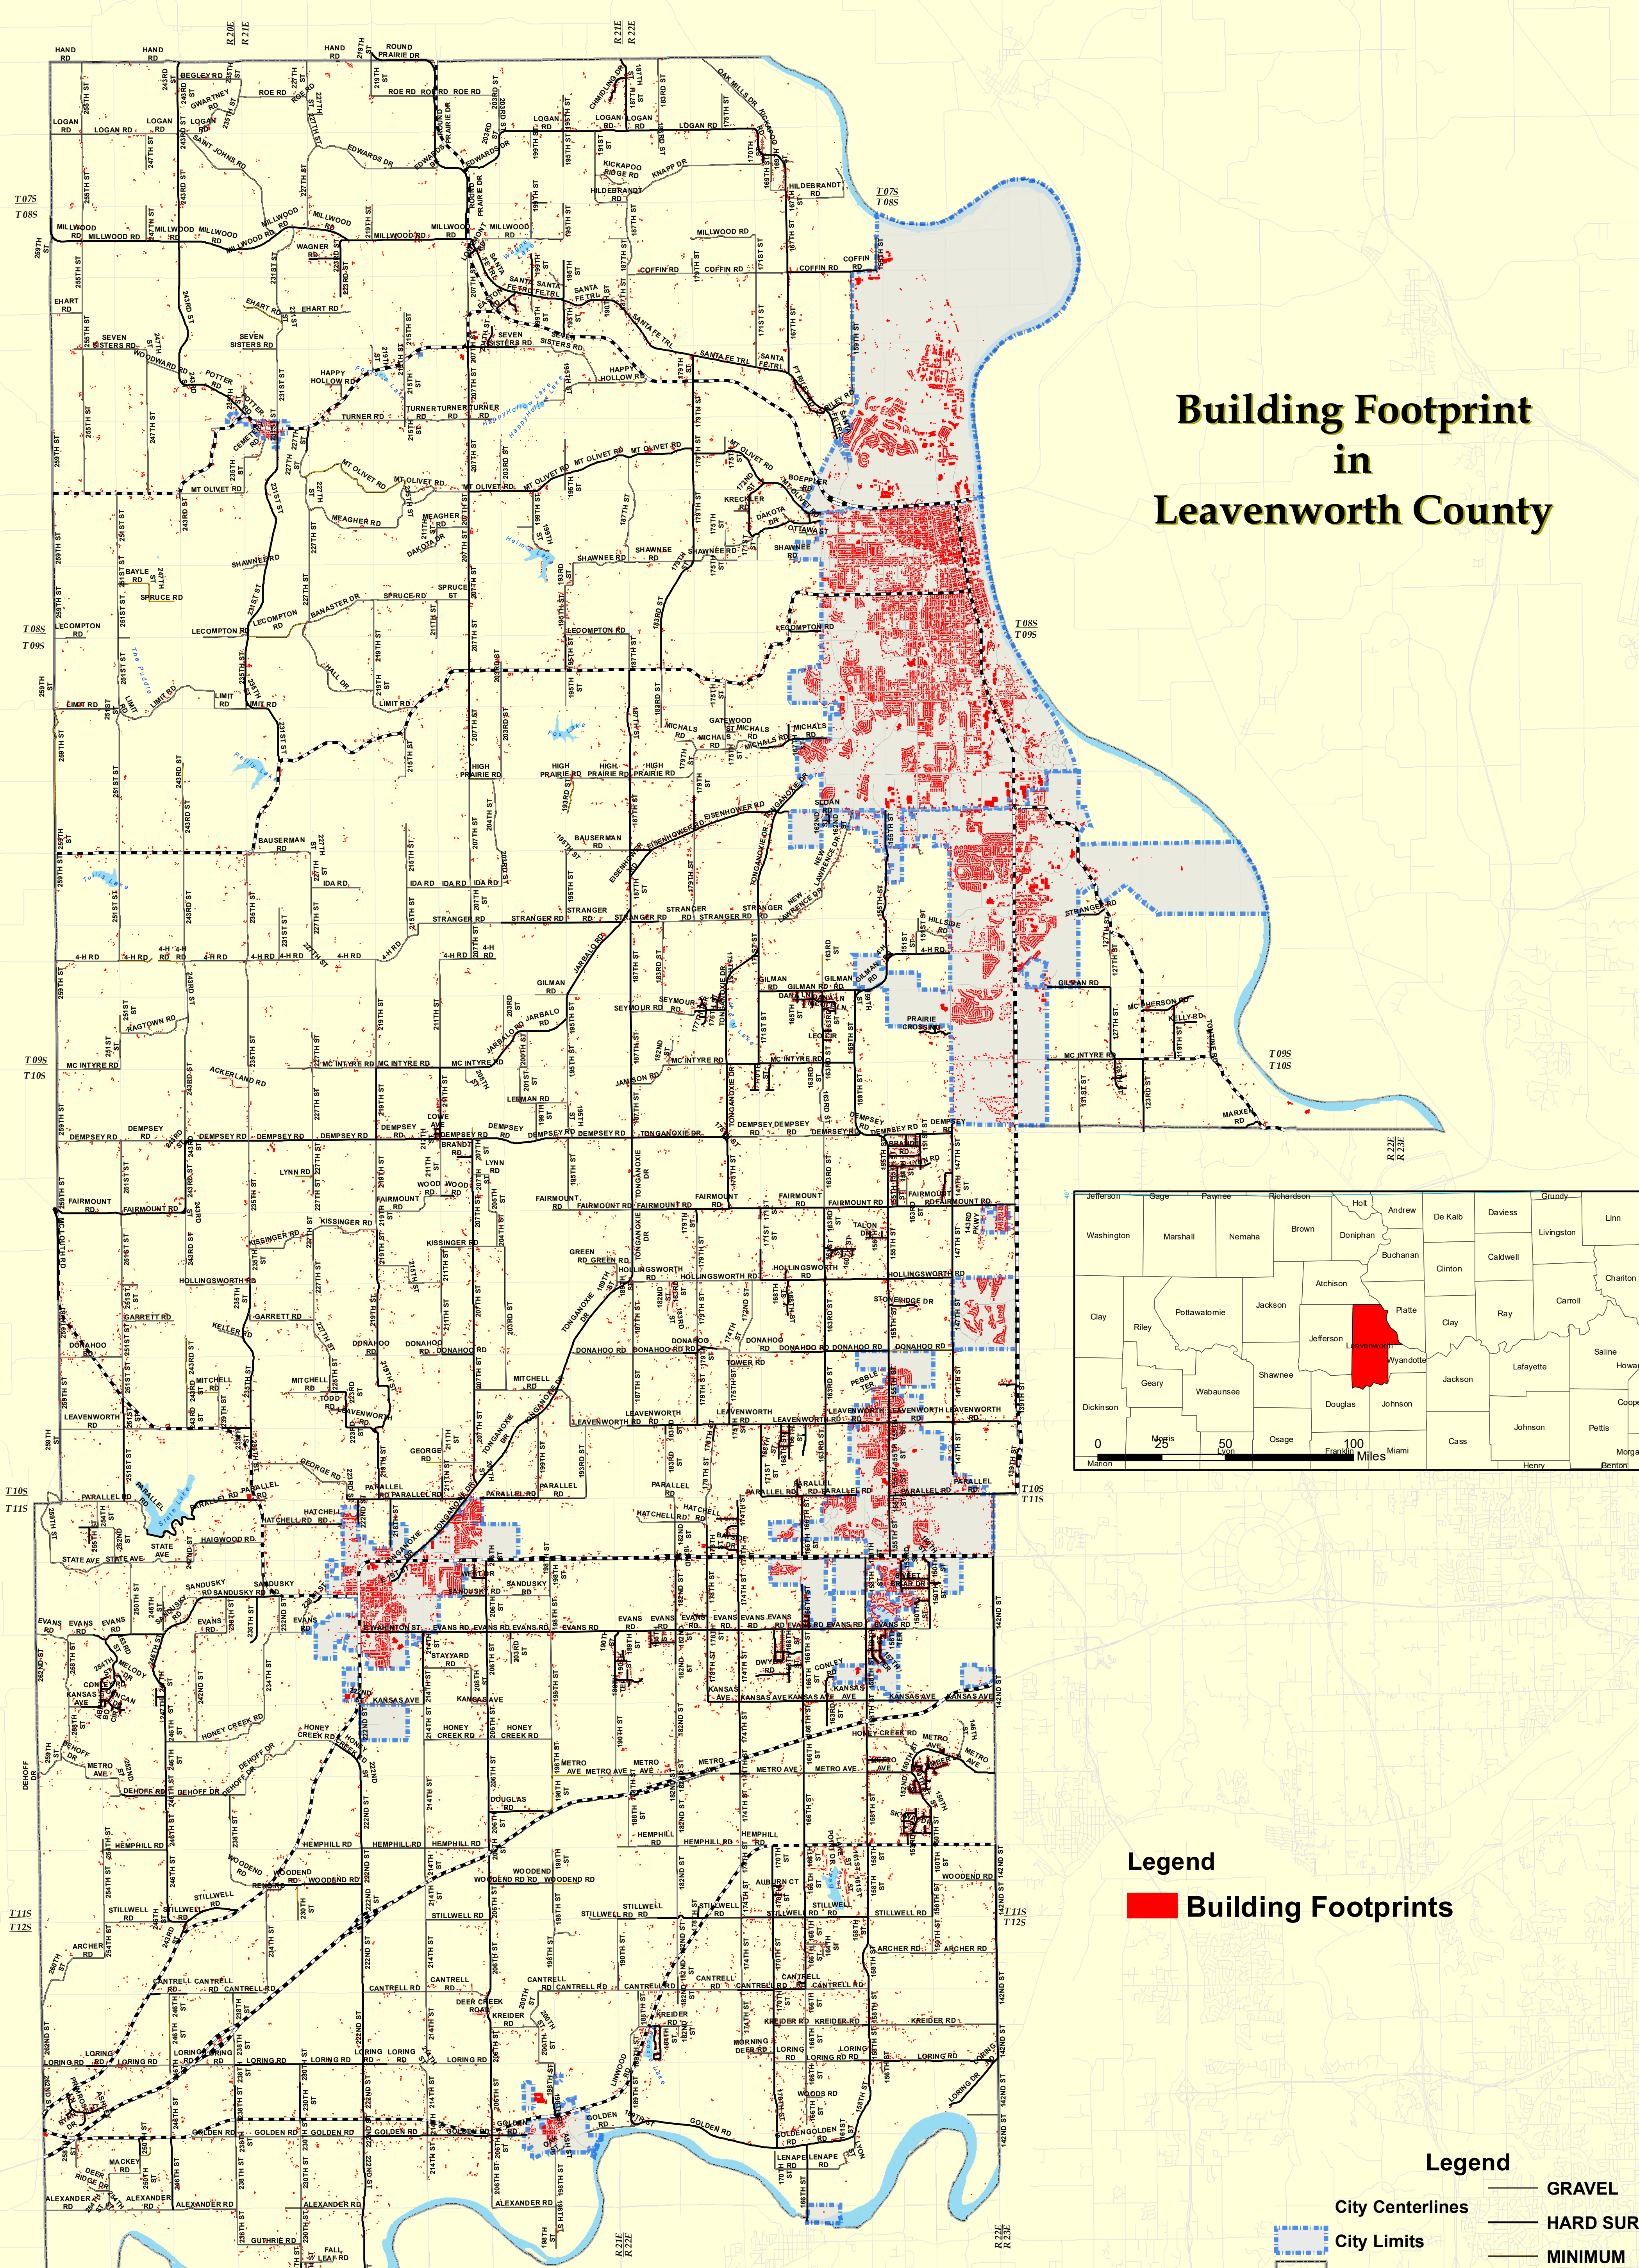

LEAVENWORTH COUNTY KANSAS 2025

Building Footprint in Leavenworth County

Legend

Building Footprints

Legend

- City Centerlines
- City Limits
- County Boundary
- Sections
- GRAVEL
- HARD SURFACE
- MINIMUM
- PRIVATE
- State Maintained

Projection: NAD 1983 State Plane Kansas 1501 (US Feet)
 Disclaimer: Map is projected in real-world coordinates.
 However, it is not intended for legal purposes.
 Measurement accuracy is not guaranteed.